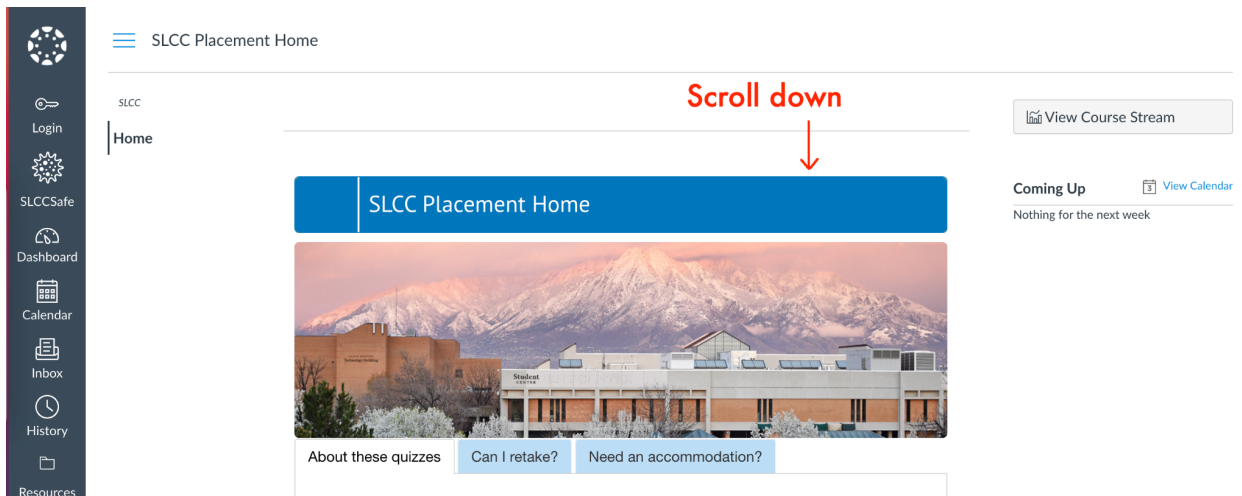

Click on the field labeled "Begin your assessment" to proceed

BEGIN YOUR ASSESSMENT

9

SLCC

Sign in

Enter your SLCC ID

dkearl2@slcc.edu

Can't access your account?

Back Next

!!! SLCC STUDENTS & STAFF !!! Click to [RESET](#)

10

11

12

13

Enroll in Math Placement Su22

You are enrolling in **Math Placement Su22**