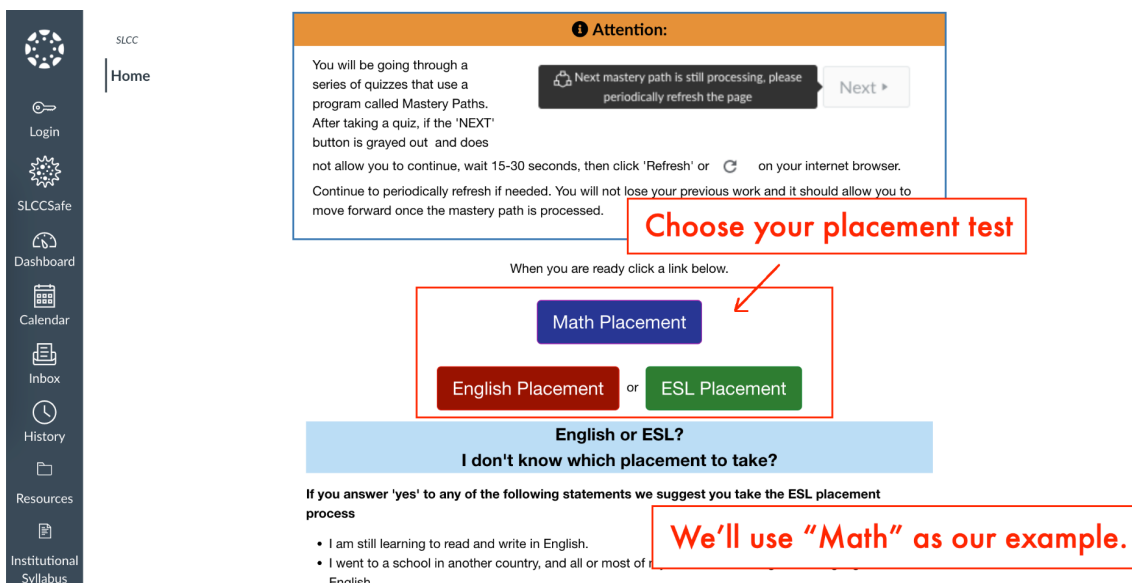

Click on the field labeled "Begin your assessment" to proceed

BEGIN YOUR ASSESSMENT

9

SLCC

Sign in

Enter your SLCC ID

dkearl2@slcc.edu

Can't access your account?

Back Next

!!! SLCC STUDENTS & STAFF !!! Click to [RESET](#)

10

11

12

13

Enroll in Math Placement Su22

You are enrolling in **Math Placement Su22**

[View Privacy Policy](#)

Enroll in Course

Click on the field labeled "Enroll in Course" to proceed

14

Enroll in Math Placement Su22

You have successfully enrolled in **Math Placement Su22**.

[Go to your Dashboard](#) **Go to the Course**

Click on the field labeled "Go to the course" to continue

15

Math Placement Su22

Home

Immersive Reader

Math Placement Su22

SLCC Math Placement

Scroll down