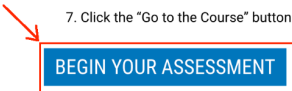

MySLCC account OR if you are a current student and have an existing MySLCC account you will need to reset your password.

a. You will need your MySLCC username and the password that you created to access the placement process.

[Follow these instructions if you need to set or reset your password.](#)

*It will take 30-60 minutes after you set up your password to access the assessment.

2. Turn off the pop-up blocker on your internet browser.
3. When you are ready click the link below and carefully read the instructions.
4. You can choose between math, English and ESL placement. You can take each section once. Decide which section you would like to take first and click on it.
5. You will be prompted to log into Canvas. Use your MySLCC username followed by @bruinmail.slcc.edu for the username. Use your MySLCC password for the Password. Any other personal email account will not work.
6. Click the "Enroll in Course" button.
7. Click the "Go to the Course" button.

Click on the field labeled "Begin your assessment" to proceed