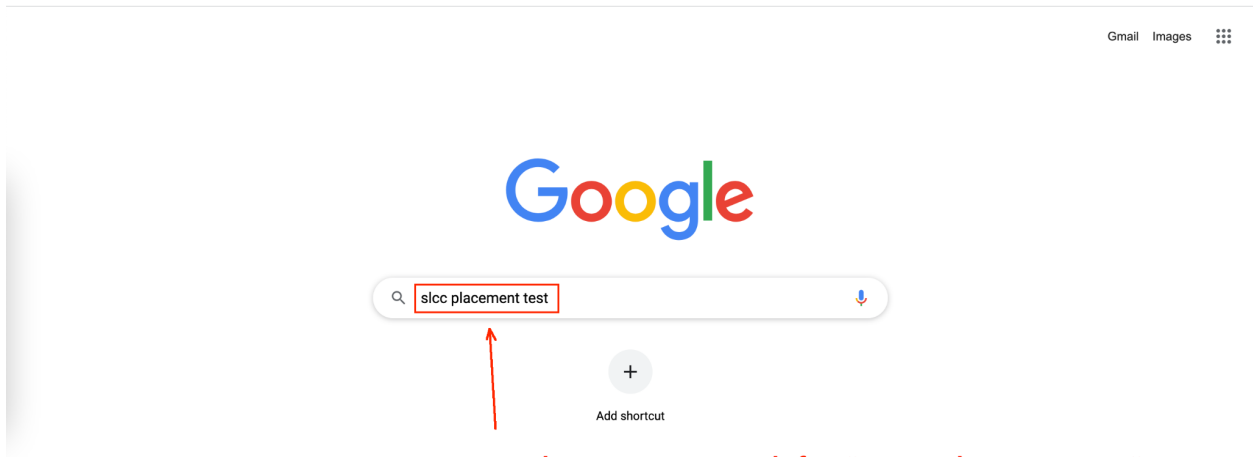

1

Use a search engine to search for "SLCC placement test"

2

Select this link

3

Scroll down

4

MySLCC account OR if you are a current student and have an existing MySLCC account you will need to reset your password.

a. You will need your MySLCC username and the password that you created to access the placement process.

[Follow these instructions if you need to set or reset your password.](#)

*It will take 30-60 minutes after you set up your password to access the assessment.

2. Turn off the pop-up blocker on your internet browser.
3. When you are ready click the link below and carefully read the instructions.
4. You can choose between math, English and ESL placement. You can take each section once. Decide which section you would like to take first and click on it.
5. You will be prompted to log into Canvas. Use your MySLCC username followed by @bruinmail.slcc.edu for the username. Use your MySLCC password for the Password. Any other personal email account will not work.
6. Click the "Enroll in Course" button.
7. Click the "Go to the Course" button.