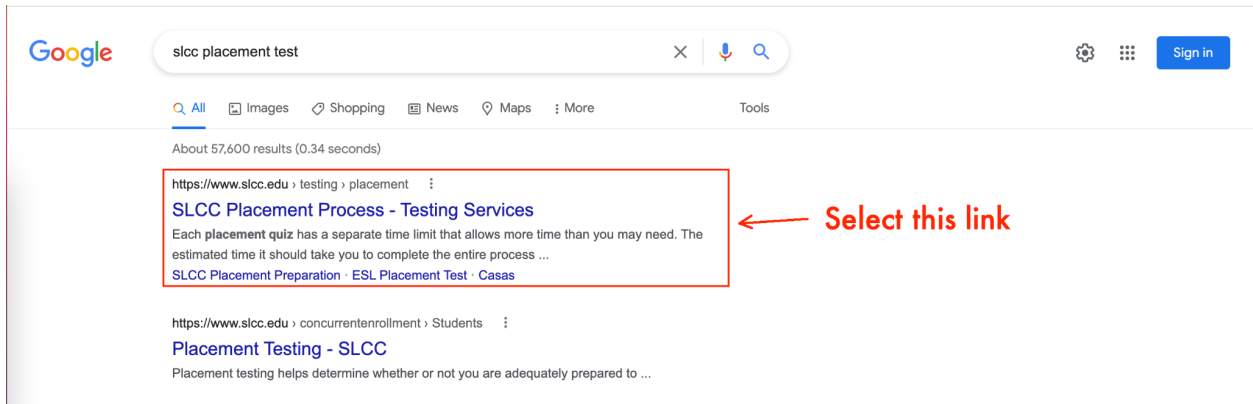

1

Use a search engine to search for "SLCC placement test"

2

Select this link

3

Scroll down

4

MySLCC account OR if you are a current student and have an existing MySLCC account you will need to reset your password.

a. You will need your MySLCC username and the password that you created to access the placement process.

[Follow these instructions if you need to set or reset your password.](#)

*It will take 30-60 minutes after you set up your password to access the assessment.