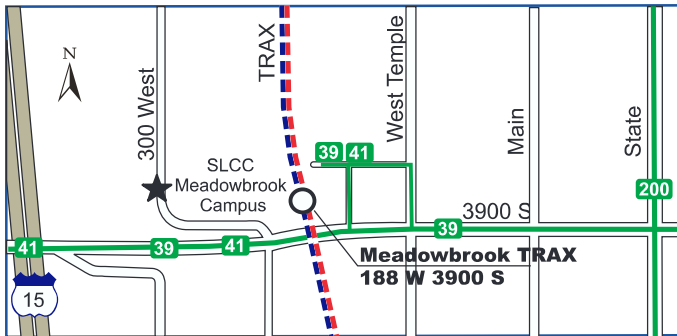

Meadowbrook Campus