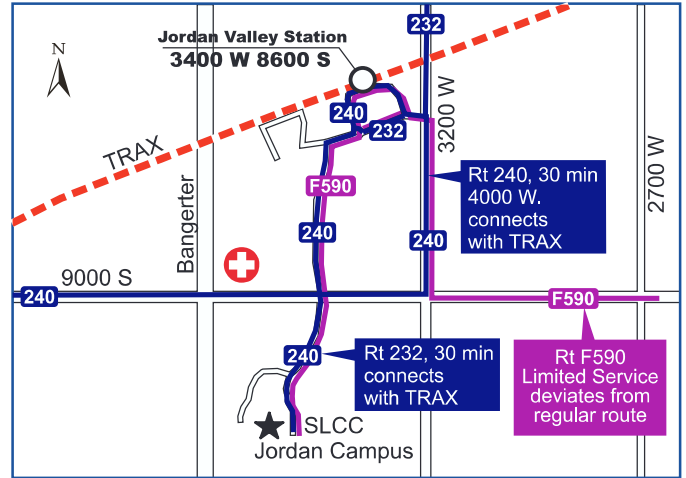

Jordan Campus