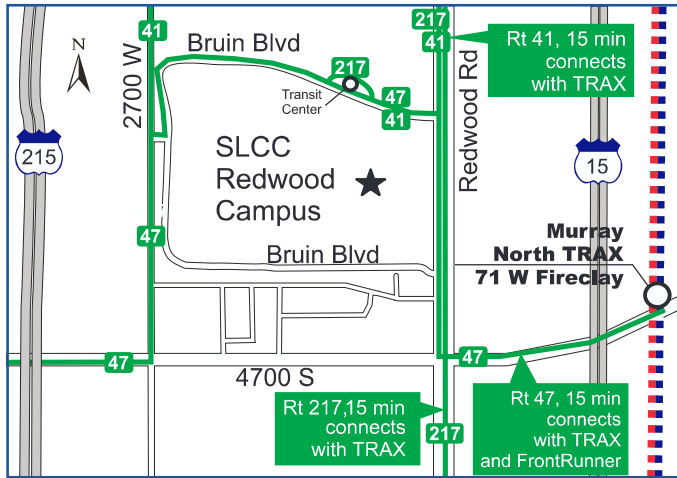

Salt Lake Community College Transit Access Map

Redwood Campus