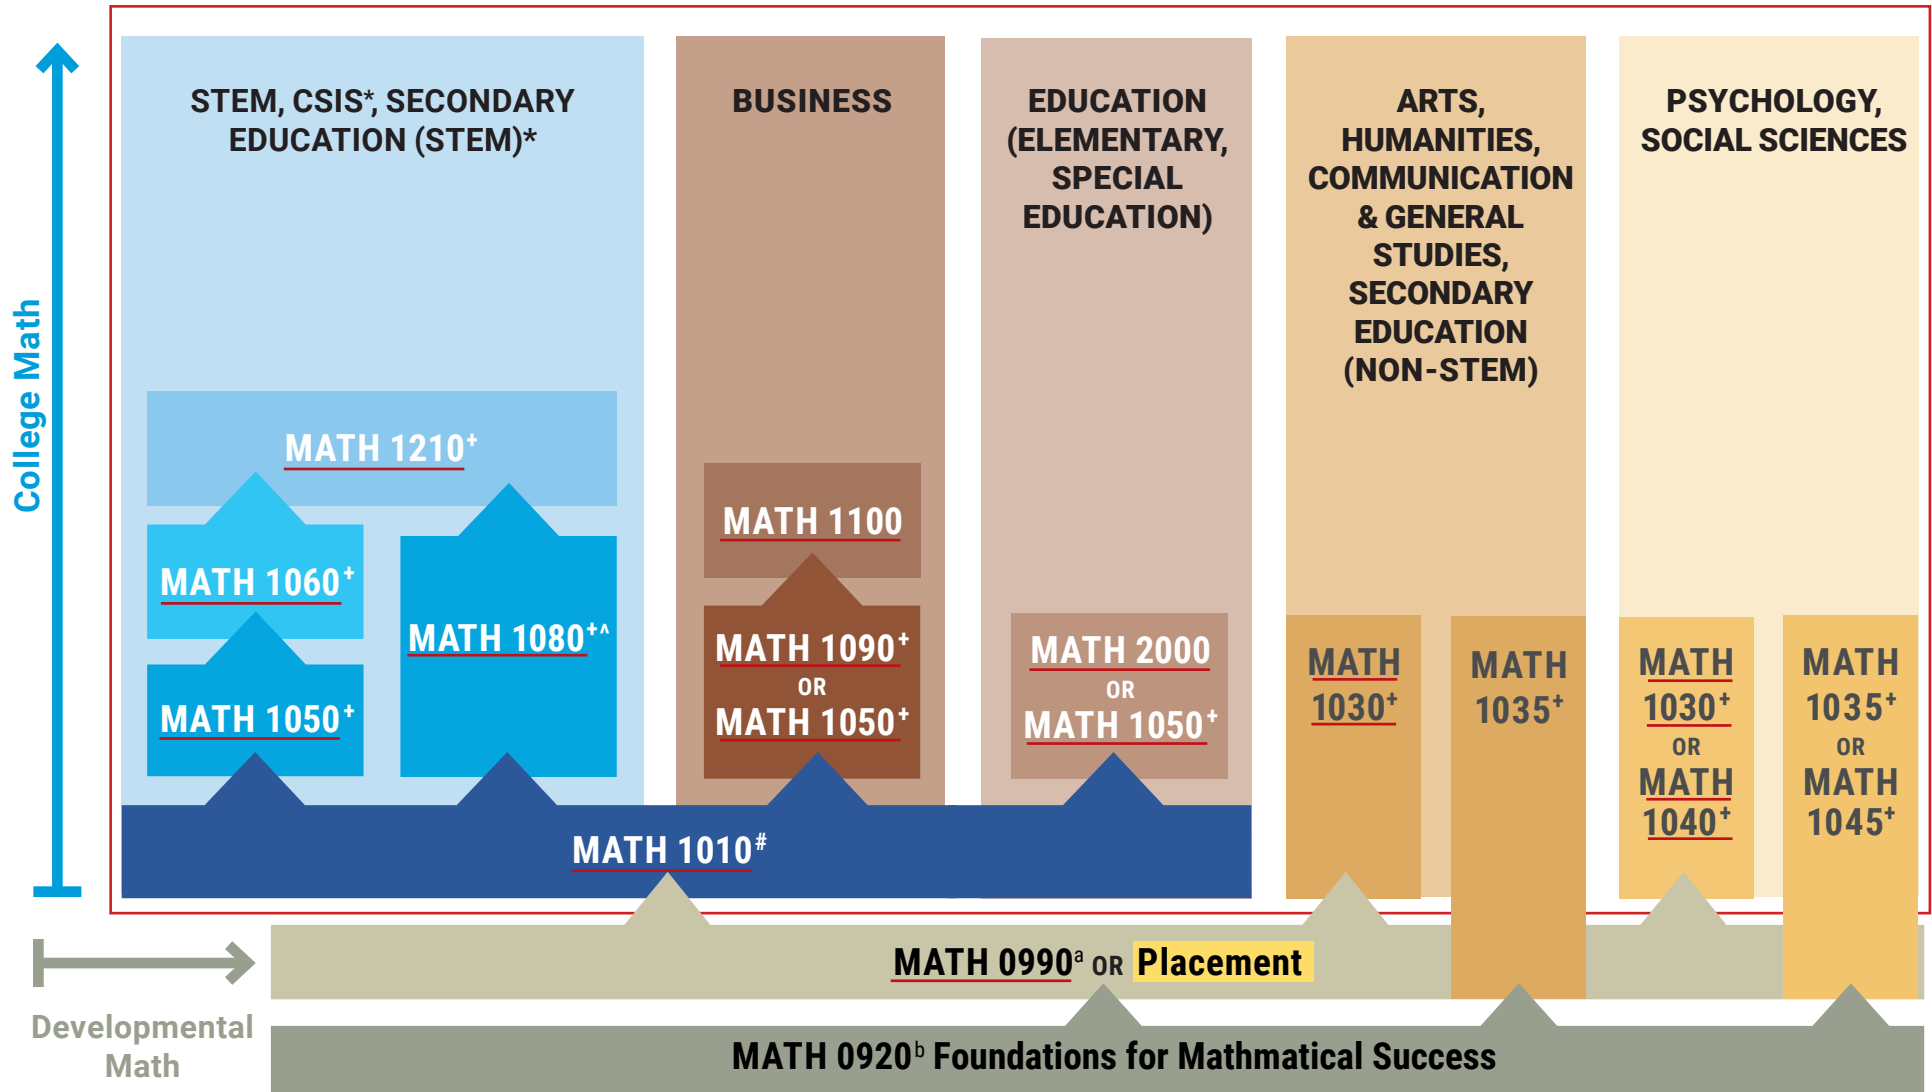

Stay on your *ideal* Math Pathway.

This chart is for general information only and does not include any required program-specific math courses. Please contact your program advisor for more details. Find your program advisor at slcc.edu/academicadvising/find-your-advisor-by-program.aspx or call 801-957-4978.

— Placement process or a grade of C or higher in the pre-requisite course is required.

⁺Quantitative Literacy (QL) Course
[#]Quantitative Studies (QS) Course

*Only MATH 1050 is required
[^]Grade "A" in MATH 1010 is required for registration