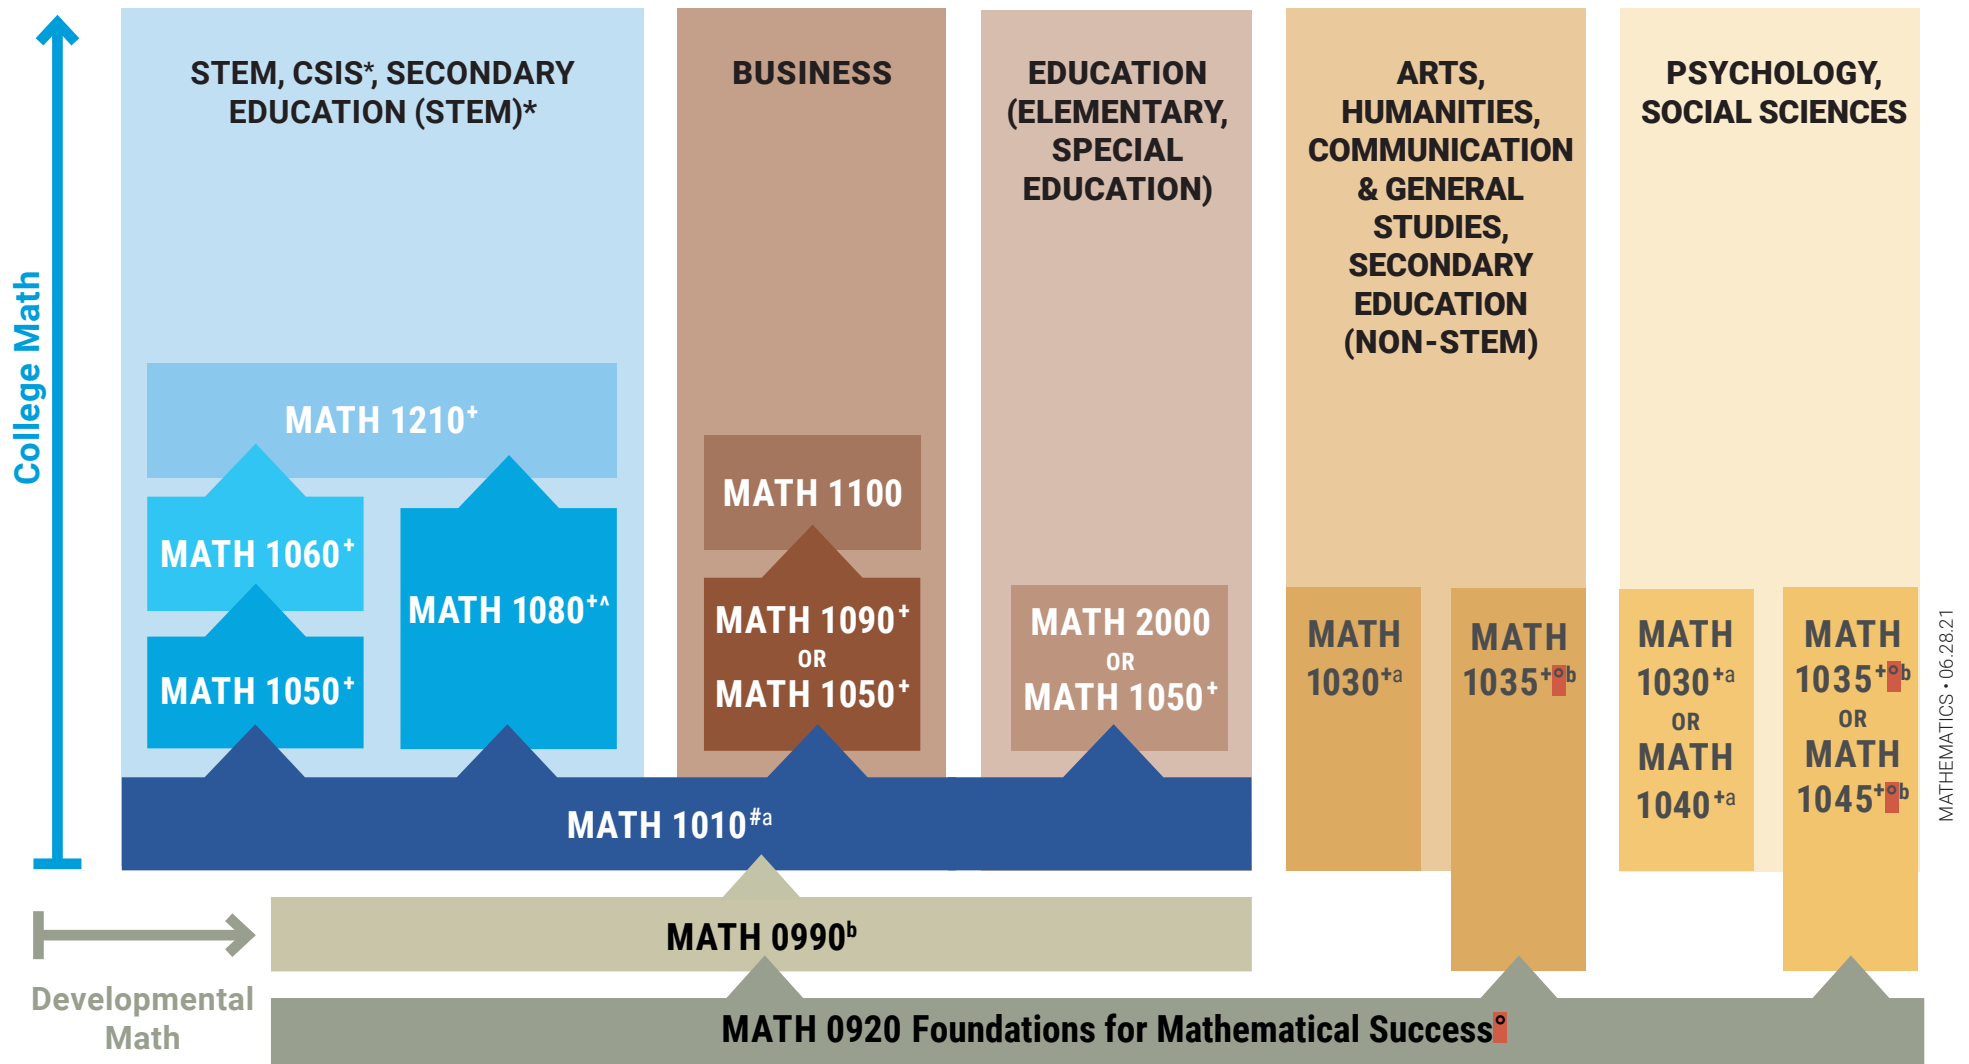

# Stay on your *ideal* Math Pathway.

This chart is for general information only and does not include any required program-specific math courses. Please contact your program advisor for more details. Find your program advisor at [slcc.edu/academicadvising/find-your-advisor-by-program.aspx](http://slcc.edu/academicadvising/find-your-advisor-by-program.aspx) or call 801-957-4978.

<sup>+</sup>Quantitative Literacy (QL) Course

<sup>#</sup>Quantitative Studies (QS) Course

<sup>°</sup> Pre-requisite or placement process is not required

\* Only MATH 1050 is required

<sup>^</sup> Grade "A" in MATH 1010 is required for registration