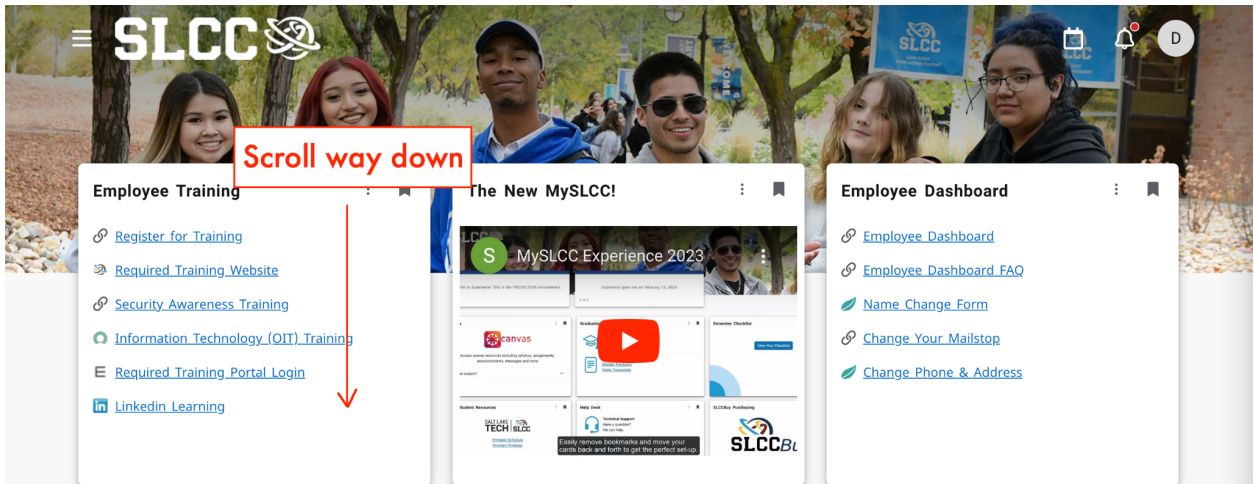

3

SLCC Sign in

dkearl2@bruinmail.slcc.edu

Can't access your account?

Next

Student Sign-on: `username@bruinmail.slcc.edu`
 Staff Sign-on: `username@slcc.edu`

If you don't know your username, use our [retrieval tool](#). Your password must meet SLCC's [password complexity requirements](#). For assistance resetting your password, please contact [SLCC Tech Support](#).

Use your SLCC-issued credentials to login

4

5

6

7

College Forms and Archive

etrieve FORMS College Forms
Access college forms in the forms management portal

etrieve CONTENT Document Archive
View completed forms and form history