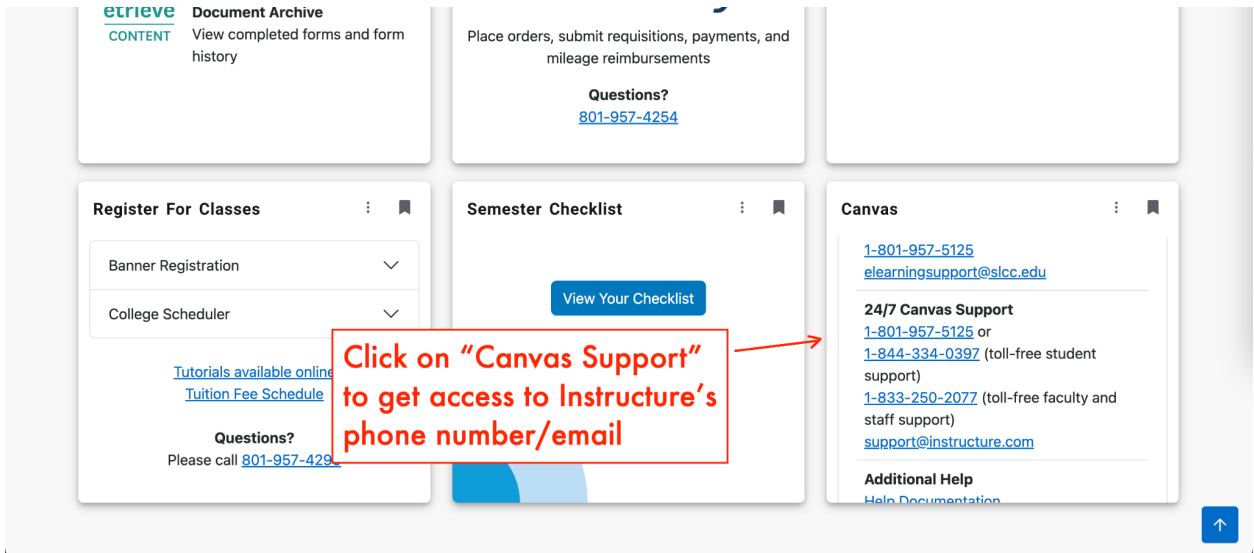

Use your SLCC-issued credentials to login

4

5

6

7

College Forms and Archive

etrieve FORMS College Forms
Access college forms in the forms management portal

etrieve CONTENT Document Archive
View completed forms and form history

SLCCBuy Purchasing

SLCCBuy

Place orders, submit requisitions, payments, and mileage reimbursements

Questions?
[801-957-4254](tel:801-957-4254)

Banner Access

[Banner 9 Admin](#)

[Banner Test Environments](#)