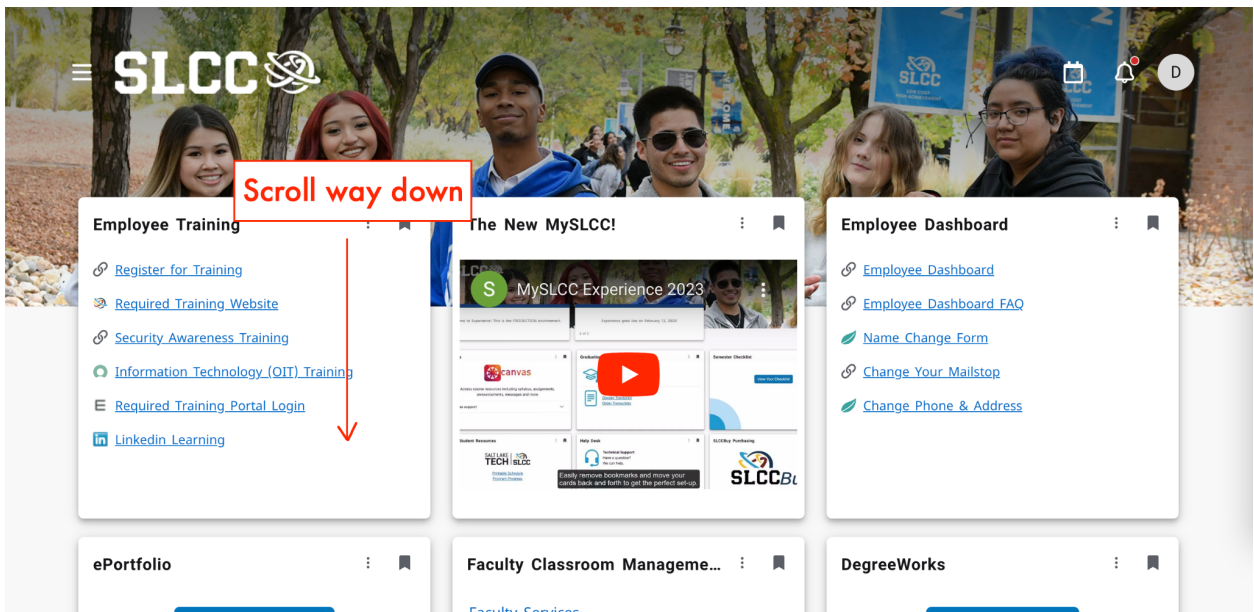

Select the MySLCC tab from the My SLCC drop-down menu

3

SLCC

Sign in

dkearl2@bruinmail.slcc.edu

Can't access your account?

Next

Student Sign-on: username@bruinmail.slcc.edu
 Staff Sign-on: username@slcc.edu
 If you don't know your username, use our [retrieval](#)

Use your SLCC-issued credentials to login

4

5

6

7

8

9